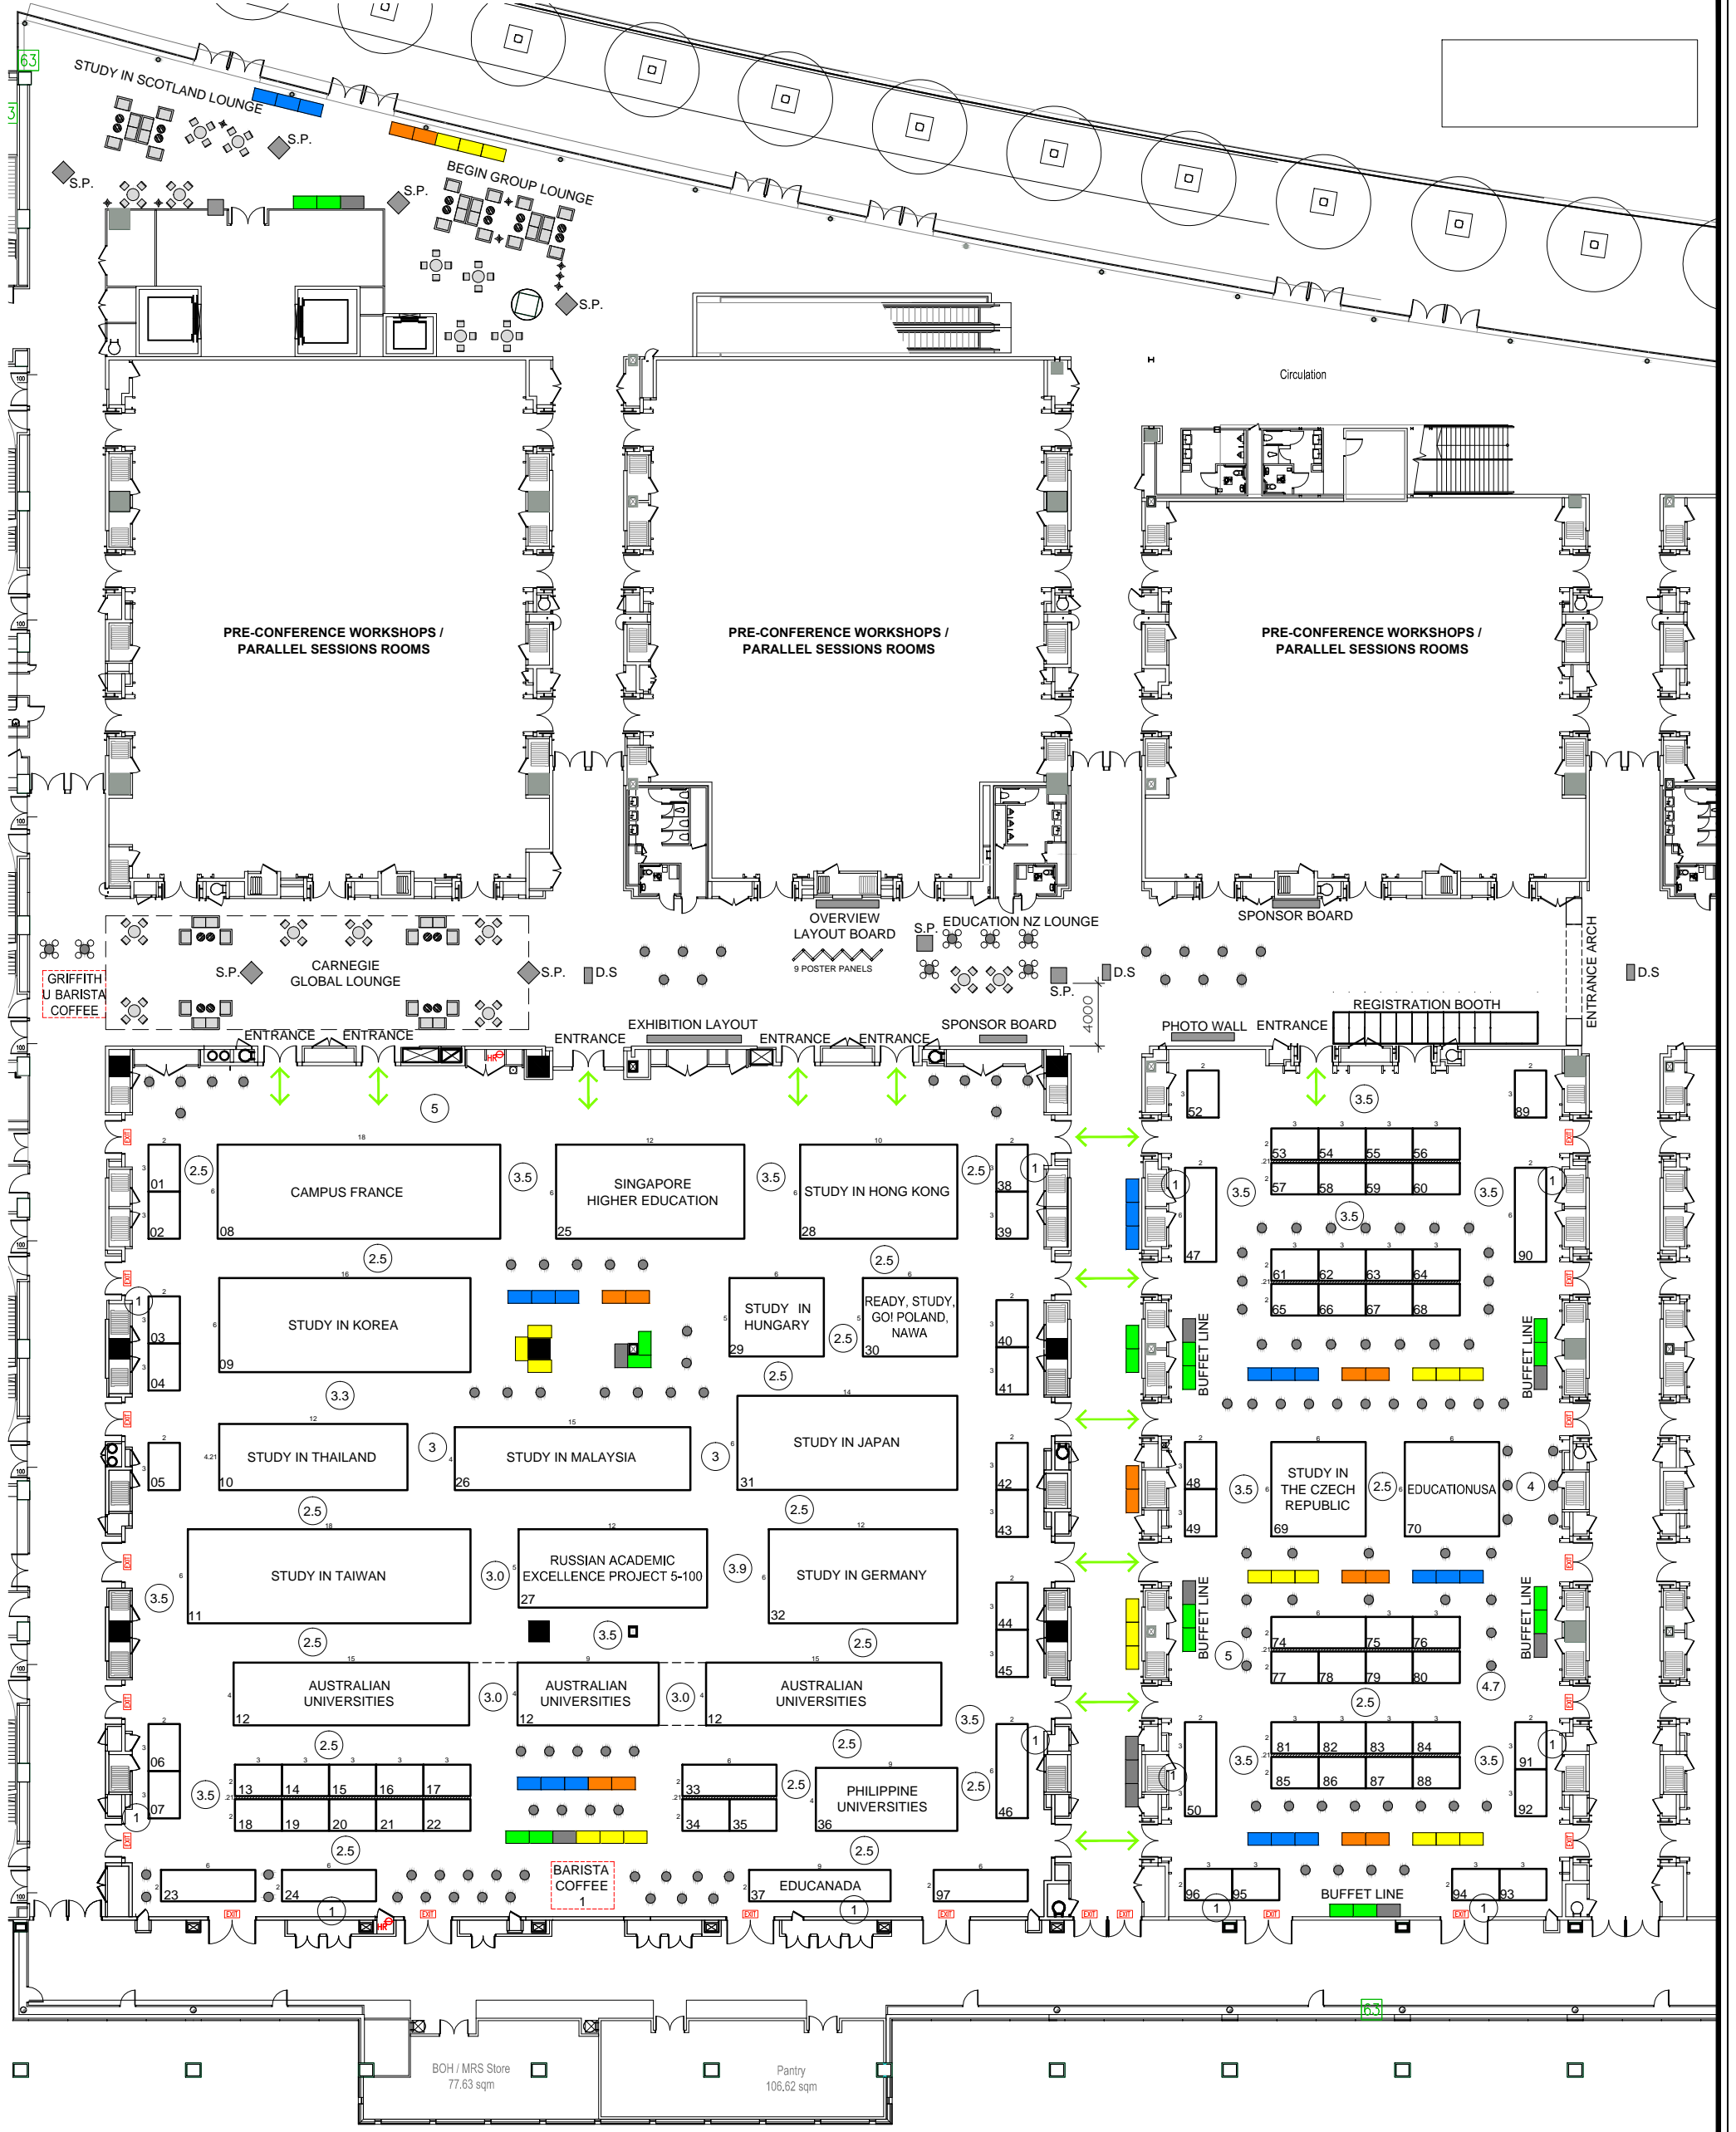

APAIE 2018

MARINA BAY SANDS, LEVEL 04 SIMPOR, ROSELLE & PEONY HALLS
25 TO 29 MARCH 2018

LEGEND	
	APPETIZER TABLE
	MAIN COURSE TABLE
	DESSERT TABLE
	SOUP TABLE
	COFFEE / TEA TABLE
	COFFEE BREAK STATION

LEGEND	
	DIRECTIONAL SIGNAGE
	STANDING PYLON
	EXHIBITON ACCESS

© COPYRIGHT THIS DRAWING/ DESIGN IS COPYRIGHT RESERVED.

kingsmen
Kingsmen Exhibits Pte Ltd

SCALE: A3 1:400
DRAWN BY: RRG

DATE: 12 March 2018
CHECKED BY: XL / TSJ
VERSION: 38